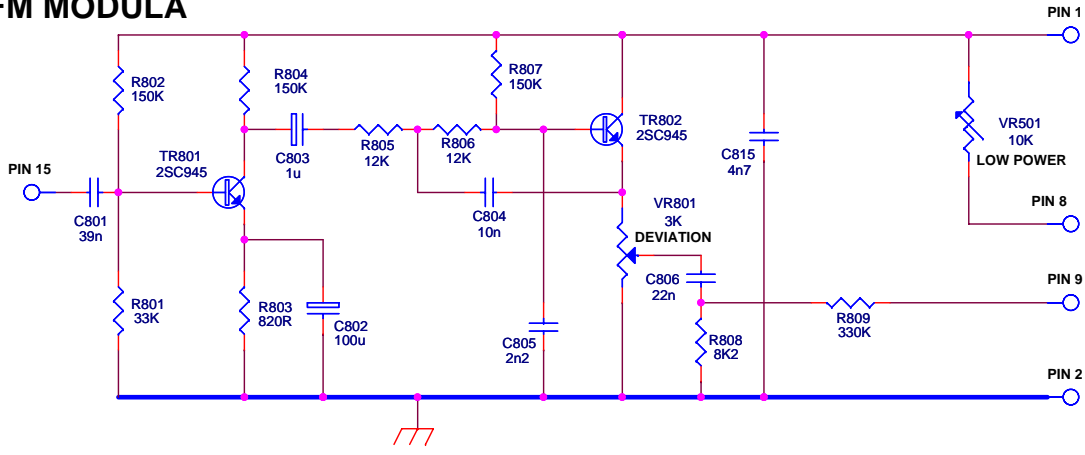

PC - 904 FM MODULA

Draw By: Rick Jackson (Euro Radio Co).

Size	Document Number JFK FM MODULA.SCH	Rev 1.0
Date: Thursday, March 22, 2007	Sheet 2 of 2	