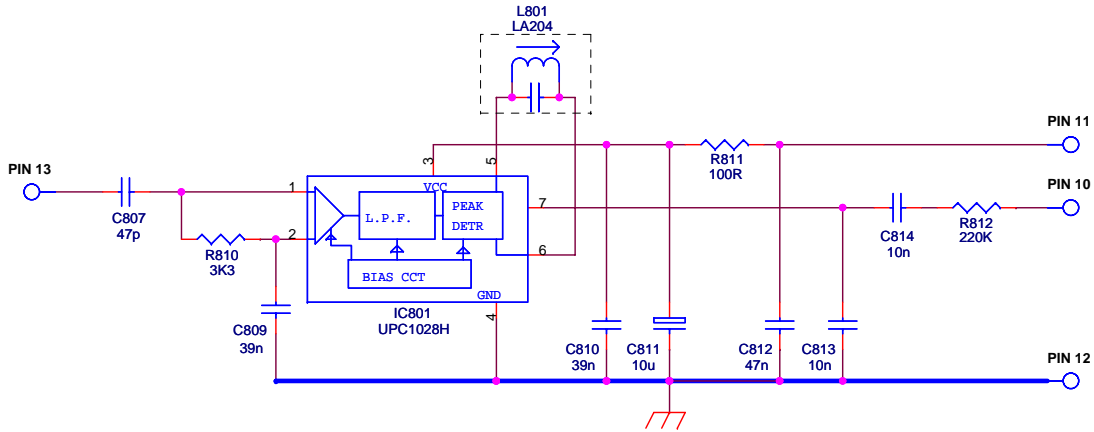

PC - 904 FM MODULA

Draw By: Rick Jackson (Euro Radio Co).

Size	Document Number JFK FM MODULA.SCH	Rev 1.0
Date: Thursday, March 22, 2007	Sheet 2 of 2	