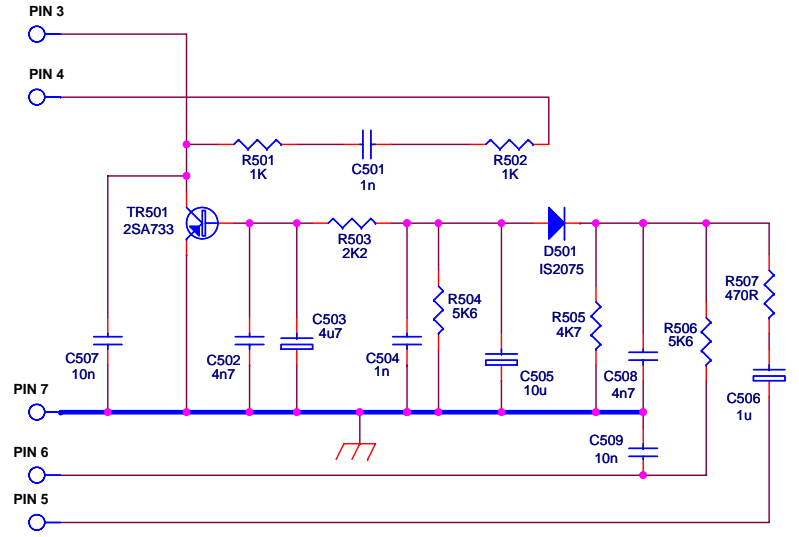

PC - 904 FM MODULA

Draw By: Rick Jackson (Euro Radio Co).

Size	Document Number JFK FM MODULA.SCH	Rev 1.0
Date: Thursday, March 22, 2007	Sheet 2 of 2	